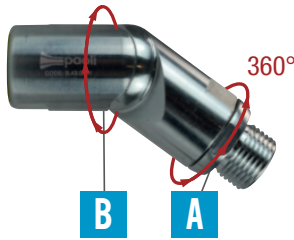

## TURNING CONNECTORS

**COLOURED TURNING CONNECTORS!**  
BLUE AND RED

The brand new coloured turning connectors are born to be matched to the RH-RED and LH-BLUE Paoli wheel guns.

The TYPE D coloured turning connectors are available in 1/2" and 3/8" versions.

PRODUCT CODE	COLOUR	MALE/FEMALE	INSIDE DIAMETER	TURNING
B.43.0061	red	3/8" BSP	11 mm	360°
B.43.0062	blue	3/8" BSP	11 mm	360°
B.43.0063	red	1/2" BSP	11 mm	360°
B.43.0064	blue	1/2" BSP	11 mm	360°

### TYPE D3

	PRODUCT CODE	MALE/FEMALE	INSIDE DIAMETER	TURNING	FLEXING HOSE CONNECTOR	TURNING
<b>TYPE D</b>	B.43.0001	3/8" BSP	11 mm	360°	90°	
	B.43.0004	1/4" NPT	7 mm	360°	90°	
	B.43.0007	1/2" BSP	11 mm	360°	90°	
<b>TYPE R</b>	B.43.0003	3/8" BSP	11 mm	360°	--	
	B.43.0011	1/2" BSP	11 mm	360°	--	--
<b>TYPE D3</b>	B.43.0002	3/8" BSP	11 mm	360°	90°	360°
	B.43.0041	1/2" BSP	11 mm	360°	90°	360°