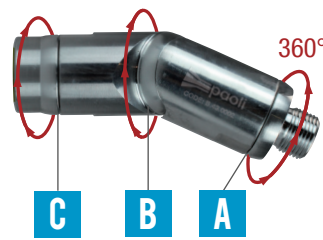

AIR SUPPLY SYSTEM

TURNING CONNECTORS

COLOURED TURNING CONNECTORS!
BLUE AND RED

The brand new coloured turning connectors are born to be matched to the RH-RED and LH-BLUE Paoli wheel guns.

The TYPE D coloured turning connectors are available in 1/2" and 3/8" versions.

PRODUCT CODE	COLOUR	MALE/FEMALE	INSIDE DIAMETER	TURNING
B.43.0061	red	3/8" BSP	11 mm	360°
B.43.0062	blue	3/8" BSP	11 mm	360°
B.43.0063	red	1/2" BSP	11 mm	360°
B.43.0064	blue	1/2" BSP	11 mm	360°

TURNING CONNECTORS

TYPE R

TYPE D

TYPE D3

	PRODUCT CODE	MALE/FEMALE	INSIDE DIAMETER	TURNING	FLEXING HOSE CONNECTOR	TURNING
TYPE D	B.43.0001	3/8" BSP	11 mm	360°	90°	
	B.43.0004	1/4" NPT	7 mm	360°	90°	
	B.43.0007	1/2" BSP	11 mm	360°	90°	
TYPE R	B.43.0003	3/8" BSP	11 mm	360°	--	
	B.43.0011	1/2" BSP	11 mm	360°	--	--
TYPE D3	B.43.0002	3/8" BSP	11 mm	360°	90°	360°
	B.43.0041	1/2" BSP	11 mm	360°	90°	360°

NO MORE TANGLED HOSES!