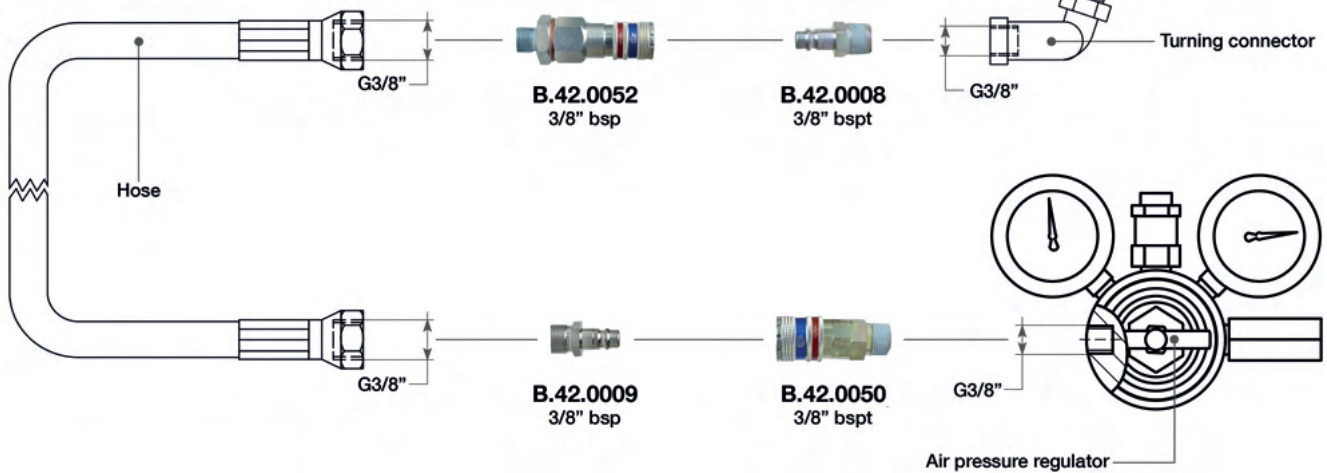

SECURITY SYSTEM BY TST EUROPE
Safety Device.
Locking Pressure Series

PRODUCT CODE	INSIDE DIAMETER	THREAD
B.42.0008	7,6 mm (19/64")	3/8" bspt
B.42.0001	8 mm (5/16")	3/8" bsp
B.42.0009	7,6 mm (19/64") ID 60°	3/8" bsp
B.42.0001	8 mm (5/16")	3/8" bsp

NPT VERSION AVAILABLE ON DEMAND

QUICK RELEASE COUPLINGS 3/8" (FOR HOSE THREADED 3/8" BSP)

SUITABLE FOR: DP 36 SF EVO • 4BIKE

ESAFE SYSTEM - WITH SAFETY OUTLET

The new couplings eSafe by Cejn offer a higher flow, a compact design. They are extremely durable and easy to handle. They also have a function of safety outlet.

PRODUCT CODE	INSIDE DIAMETER	THREAD
B.42.0008	7,6 mm (19/64")	3/8" bspt
B.42.0052	7,6 mm (19/64") ID 60°	3/8" bsp
B.42.0009	7,6 mm (19/64") ID 60°	3/8" bsp
B.42.0050	7,6 mm (19/64")	3/8" bspt

NPT VERSION AVAILABLE ON DEMAND