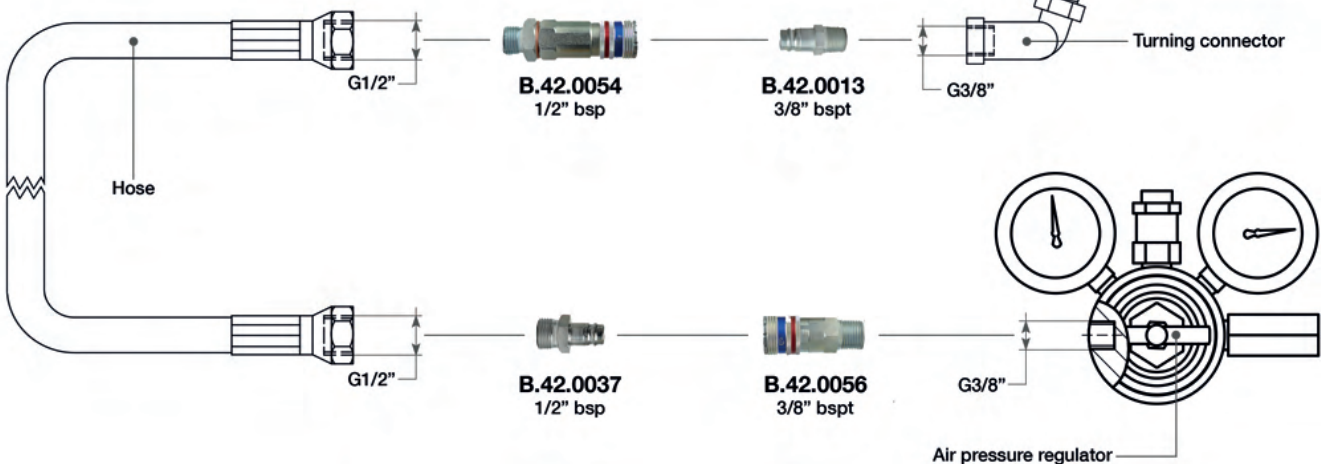

SECURITY SYSTEM BY TST EUROPE
Safety Device.
Locking Pressure Series

PRODUCT CODE	INSIDE DIAMETER	THREAD
B.42.0015	11 mm (7/16")	3/8" BSP
B.42.0004	11 mm (7/16")	1/2" BSP
B.42.0016	11 mm (7/16")	1/2" BSP
B.42.0003	11 mm (7/16")	3/8" BSP

NPT VERSION AVAILABLE ON DEMAND

QUICK RELEASE COUPLINGS 1/2" (FOR HOSE THREADED 1/2" BSP)

SUITABLE FOR: HURRICANE • DP 6000 • DP 6000 BIAS • DP 4000 MG • DP 4000 30BAR • DP 3000 SUPERSPORT • DP 2000 SE • DP 197 SFE • DP 177 SFE

PRODUCT CODE	INSIDE DIAMETER	THREAD
B.42.0013	10,4 mm (13/32")	3/8" BSPT
B.42.0054	10,4 mm (13/32") ID 60°	1/2" BSP
B.42.0037	10,4 mm (13/32") ID 60°	1/2" BSP
B.42.0056	10,4 mm (13/32")	3/8" BSPT

NPT VERSION AVAILABLE ON DEMAND