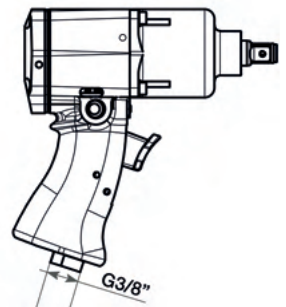

Available versions:
3/8" - Code B.42.0119
1/2" - Code B.42.0120

NPT VERSION AVAILABLE ON DEMAND

QUICK RELEASE COUPLINGS 3/8" (FOR HOSE THREADED 3/8" BSP)
SUITABLE FOR: DP 36 SF EVO • 4BIKE

SECURITY SYSTEM BY TST EUROPE
Safety Device.
Locking Pressure Series

PRODUCT CODE	INSIDE DIAMETER	THREAD
B.42.0008	7,6 mm (19/64")	3/8" bspt
B.42.0001	8 mm (5/16")	3/8" bsp
B.42.0009	7,6 mm (19/64") ID 60°	3/8" bsp
B.42.0001	8 mm (5/16")	3/8" bsp

NPT VERSION AVAILABLE ON DEMAND