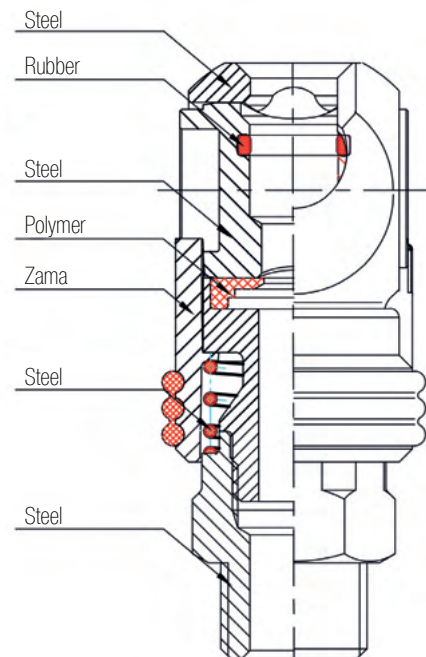

Automatic safety-locking feature.
Extremely high flow capacity.
One-hand operated.

PRODUCT CODE	INSIDE DIAMETER	THREAD
B.42.0062	10,4 mm (13/32")	3/8" BSPT
B.42.0060	10,4 mm (13/32")	1/2" BSP
B.42.0075	10,4 mm (13/32")	1/2" BSP
B.42.0058	10,4 mm (13/32")	3/8" BSPT

NPT VERSION AVAILABLE ON DEMAND

QUICK RELEASE COUPLINGS (BLUE COLLAR) SECURITY SYSTEM BY TST EUROPE

High technology materials

New colour codes

Available versions:
3/8" - Code B.42.0001
1/2" - Code B.42.0002

NPT VERSION AVAILABLE ON DEMAND

WWW.PAOLI.NET | SALES@PAOLI.NET | +39.0522.364511

Available versions:
3/8" - Code B.42.0119
1/2" - Code B.42.0120

NPT VERSION AVAILABLE ON DEMAND

QUICK RELEASE COUPLINGS 3/8" (FOR HOSE THREADED 3/8" BSP)
SUITABLE FOR: DP 36 SF EVO • 4BIKE

PRODUCT CODE	INSIDE DIAMETER	THREAD
B.42.0008	7,6 mm (19/64")	3/8" bspt
B.42.0052	7,6 mm (19/64") ID 60°	3/8" bsp
B.42.0009	7,6 mm (19/64") ID 60°	3/8" bsp
B.42.0050	7,6 mm (19/64")	3/8" bspt

NPT VERSION AVAILABLE ON DEMAND