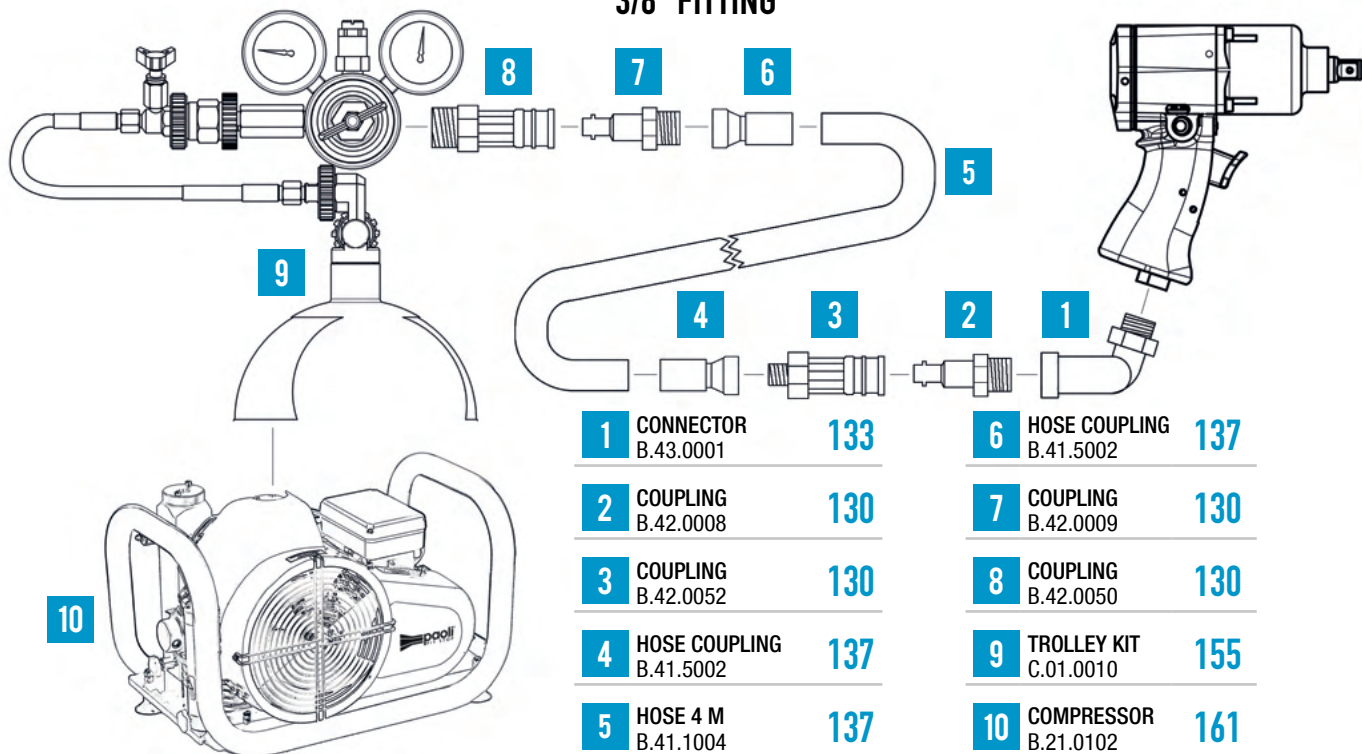

1/2" FITTING

1	CONNECTOR B.43.0001	133	7	COUPLING B.42.0037	125
2	COUPLING B.42.0013	125	8	COUPLING B.42.0049	149
3	COUPLING B.42.0054	125	9	OILER B.45.0017	149
4	HOSE COUPLING B.41.5001	137	10	NIPPLE B.42.0078	149
5	HOSE 4 M B.41.1004	137	11	TROLLEY KIT C.01.0010	155
6	HOSE COUPLING B.41.5001	137	12	COMPRESSOR B.21.0102	161

RECOMMENDED PAOLI PIT STOP SYSTEM

SUITABLE FOR: DP 36 SF EVO • 4BIKE

3/8" FITTING

1	CONNECTOR B.43.0001	133	6	HOSE COUPLING B.41.5002	137
2	COUPLING B.42.0008	130	7	COUPLING B.42.0009	130
3	COUPLING B.42.0052	130	8	COUPLING B.42.0050	130
4	HOSE COUPLING B.41.5002	137	9	TROLLEY KIT C.01.0010	155
5	HOSE 4 M B.41.1004	137	10	COMPRESSOR B.21.0102	161

SECURITY SYSTEM BY TST EUROPE
Safety Device.
Locking Pressure Series

PRODUCT CODE	INSIDE DIAMETER	THREAD
B.42.0015	11 mm (7/16")	3/8" BSP
B.42.0004	11 mm (7/16")	1/2" BSP
B.42.0016	11 mm (7/16")	1/2" BSP
B.42.0003	11 mm (7/16")	3/8" BSP

PRODUCT CODE	INSIDE DIAMETER	THREAD
B.42.0062	10,4 mm (13/32")	3/8" bspt
B.42.0059	10,4 mm (13/32") ID 60°	3/8" bsp
B.42.0076	10,4 mm (13/32")	3/8" bspt
B.42.0058	10,4 mm (13/32")	3/8" bspt

NPT VERSION AVAILABLE ON DEMAND