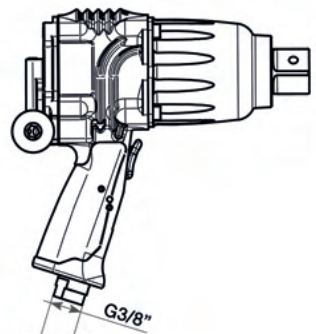

QUICK RELEASE COUPLINGS 1/2" (FOR HOSE THREADED 1/2" BSP)

SUITABLE FOR: HURRICANE • DP 6000 • DP 6000 BIAS • DP 4000 MG • DP 4000 30BAR • DP 3000 SUPERSPORT • DP 2000 SE • DP 197 SFE • DP 177 SFE

HIGH FLOW SERIES - EXTREME USE

Automatic safety-locking feature.
Extremely high flow capacity.
One-hand operated.

PRODUCT CODE	INSIDE DIAMETER	THREAD
B.42.0062	10,4 mm (13/32")	3/8" BSPT
B.42.0060	10,4 mm (13/32")	1/2" BSP
B.42.0075	10,4 mm (13/32")	1/2" BSP
B.42.0058	10,4 mm (13/32")	3/8" BSPT

NPT VERSION AVAILABLE ON DEMAND

QUICK RELEASE COUPLINGS (BLUE COLLAR) SECURITY SYSTEM BY TST EUROPE