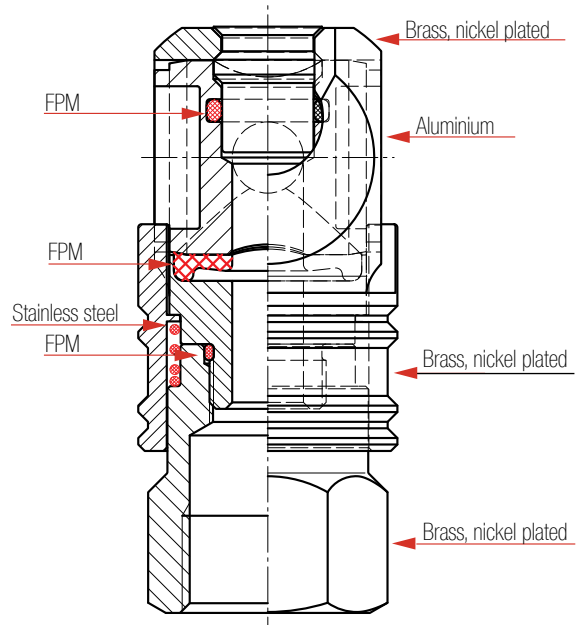

Automatic safety-locking feature.
Extremely high flow capacity.
One-hand operated.

PRODUCT CODE	INSIDE DIAMETER	THREAD
B.42.0062	10,4 mm (13/32")	3/8" BSPT
B.42.0060	10,4 mm (13/32")	1/2" BSP
B.42.0075	10,4 mm (13/32")	1/2" BSP
B.42.0058	10,4 mm (13/32")	3/8" BSPT

NPT VERSION AVAILABLE ON DEMAND

QUICK RELEASE COUPLINGS (BLUE COLLAR) SECURITY SYSTEM BY TST EUROPE

High technology materials

New colour codes

Available versions:
3/8" - Code B.42.0001
1/2" - Code B.42.0002

NPT VERSION AVAILABLE ON DEMAND

WWW.PAOLI.NET | SALES@PAOLI.NET | +39.0522.364511

Available versions:
3/8" - Code B.42.0119
1/2" - Code B.42.0120

NPT VERSION AVAILABLE ON DEMAND

QUICK RELEASE COUPLINGS 3/8" (FOR HOSE THREADED 3/8" BSP)
SUITABLE FOR: DP 36 SF EVO • 4BIKE

PRODUCT CODE	INSIDE DIAMETER	THREAD
B.42.0008	7,6 mm (19/64")	3/8" bspt
B.42.0052	7,6 mm (19/64") ID 60°	3/8" bsp
B.42.0009	7,6 mm (19/64") ID 60°	3/8" bsp
B.42.0050	7,6 mm (19/64")	3/8" bspt

NPT VERSION AVAILABLE ON DEMAND