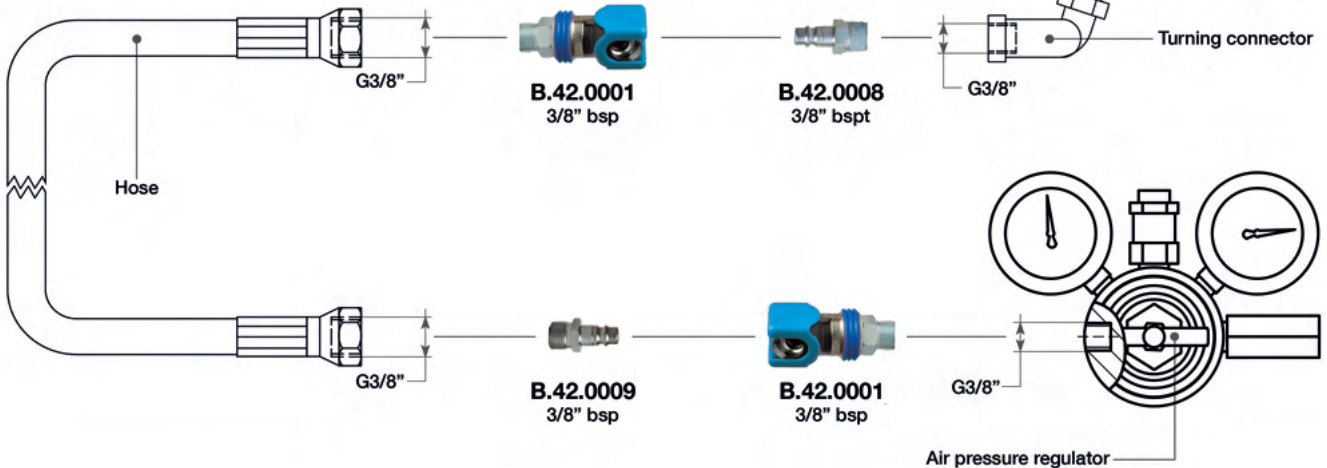

Available versions:
3/8" - Code B.42.0119
1/2" - Code B.42.0120

NPT VERSION AVAILABLE ON DEMAND

QUICK RELEASE COUPLINGS 3/8" (FOR HOSE THREADED 3/8" BSP)
SUITABLE FOR: DP 36 SF EVO • 4BIKE

SECURITY SYSTEM BY TST EUROPE
Safety Device.
Locking Pressure Series

PRODUCT CODE	INSIDE DIAMETER	THREAD
B.42.0008	7,6 mm (19/64")	3/8" bspt
B.42.0001	8 mm (5/16")	3/8" bsp
B.42.0009	7,6 mm (19/64") ID 60°	3/8" bsp
B.42.0001	8 mm (5/16")	3/8" bsp

NPT VERSION AVAILABLE ON DEMAND