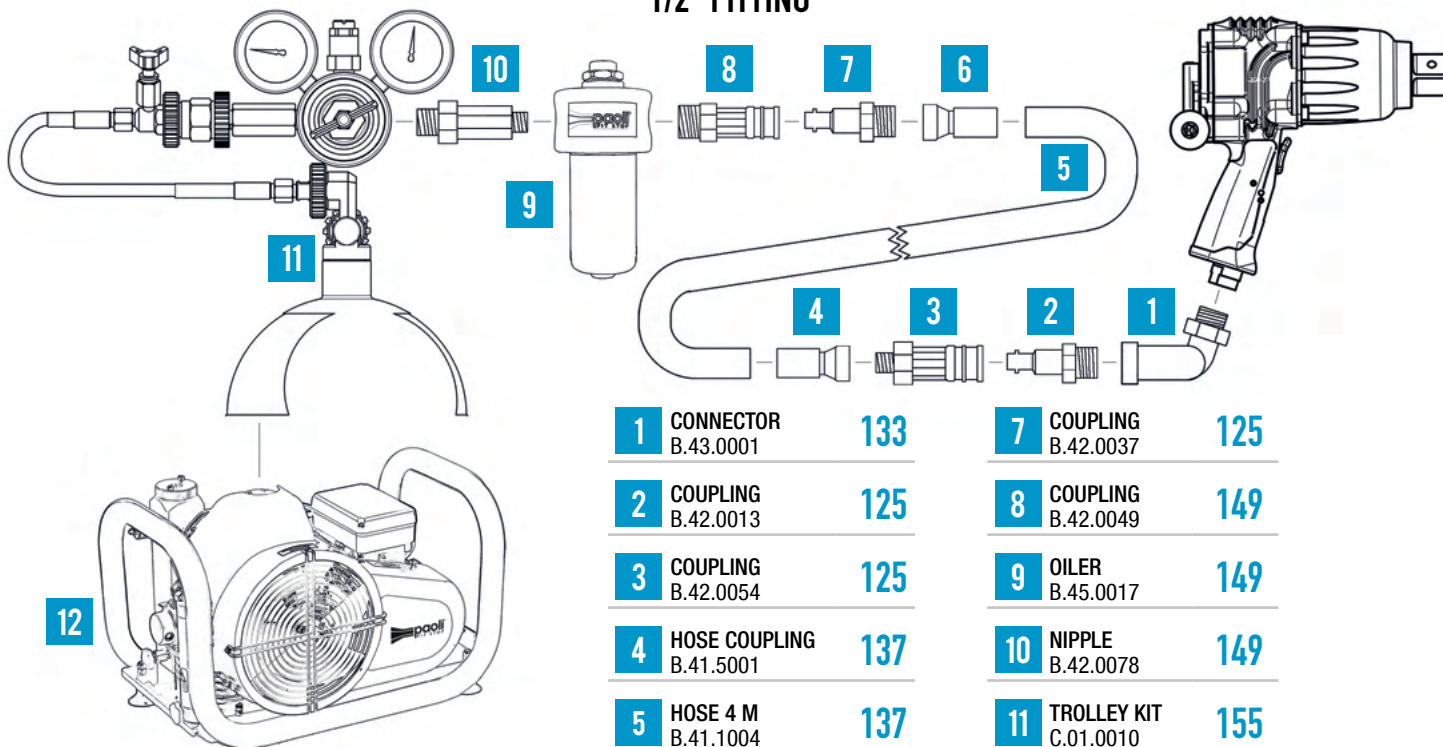

AIR SUPPLY SYSTEM

QUICK RELEASE COUPLING

RECOMMENDED PAOLI PIT STOP SYSTEM

SUITABLE FOR: HURRICANE • DP 6000 • DP 6000 BIAS • DP 4000 MG • DP 4000 30BAR • DP 3000 SUPERSPORT • DP 2000 SE • DP 197 SFE • DP 177 SFE

1/2" FITTING

1	CONNECTOR B.43.0001	133	7	COUPLING B.42.0037	125
2	COUPLING B.42.0013	125	8	COUPLING B.42.0049	149
3	COUPLING B.42.0054	125	9	OILER B.45.0017	149
4	HOSE COUPLING B.41.5001	137	10	NIPPLE B.42.0078	149
5	HOSE 4 M B.41.1004	137	11	TROLLEY KIT C.01.0010	155
6	HOSE COUPLING B.41.5001	137	12	COMPRESSOR B.21.0102	161

RECOMMENDED PAOLI PIT STOP SYSTEM

SUITABLE FOR: DP 36 SF EVO • 4BIKE