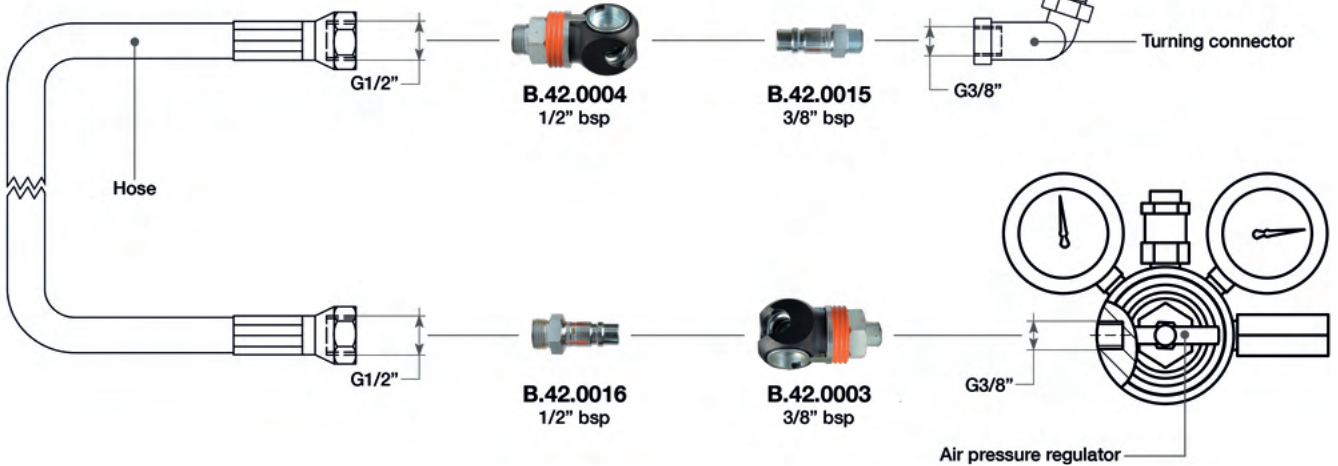

QUICK RELEASE COUPLINGS 1/2" (FOR HOSE THREADED 1/2" BSP)

SUITABLE FOR: HURRICANE • DP 6000 • DP 6000 BIAS • DP 4000 MG • DP 4000 30BAR • DP 3000 SUPERSPORT • DP 2000 SE • DP 197 SFE • DP 177 SFE

tst EUROPE

SECURITY SYSTEM BY TST EUROPE
Safety Device.
Locking Pressure Series

PRODUCT CODE	INSIDE DIAMETER	THREAD
B.42.0015	11 mm (7/16")	3/8" BSP
B.42.0004	11 mm (7/16")	1/2" BSP
B.42.0016	11 mm (7/16")	1/2" BSP
B.42.0003	11 mm (7/16")	3/8" BSP

NPT VERSION AVAILABLE ON DEMAND