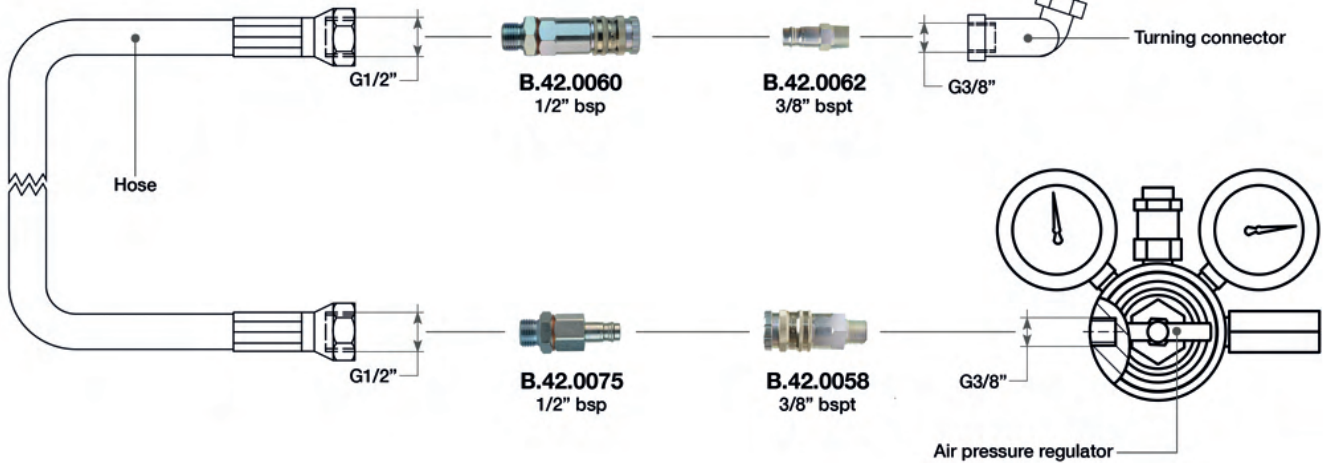

QUICK RELEASE COUPLINGS 1/2" (FOR HOSE THREADED 1/2" BSP)

SUITABLE FOR: HURRICANE • DP 6000 • DP 6000 BIAS • DP 4000 MG • DP 4000 30BAR • DP 3000 SUPERSPORT • DP 2000 SE • DP 197 SFE • DP 177 SFE

HIGH FLOW SERIES - EXTREME USE

Automatic safety-locking feature.
Extremely high flow capacity.
One-hand operated.

PRODUCT CODE	INSIDE DIAMETER	THREAD
B.42.0062	10,4 mm (13/32")	3/8" BSPT
B.42.0060	10,4 mm (13/32")	1/2" BSP
B.42.0075	10,4 mm (13/32")	1/2" BSP
B.42.0058	10,4 mm (13/32")	3/8" BSPT

NPT VERSION AVAILABLE ON DEMAND

QUICK RELEASE COUPLINGS (BLUE COLLAR) SECURITY SYSTEM BY TST EUROPE